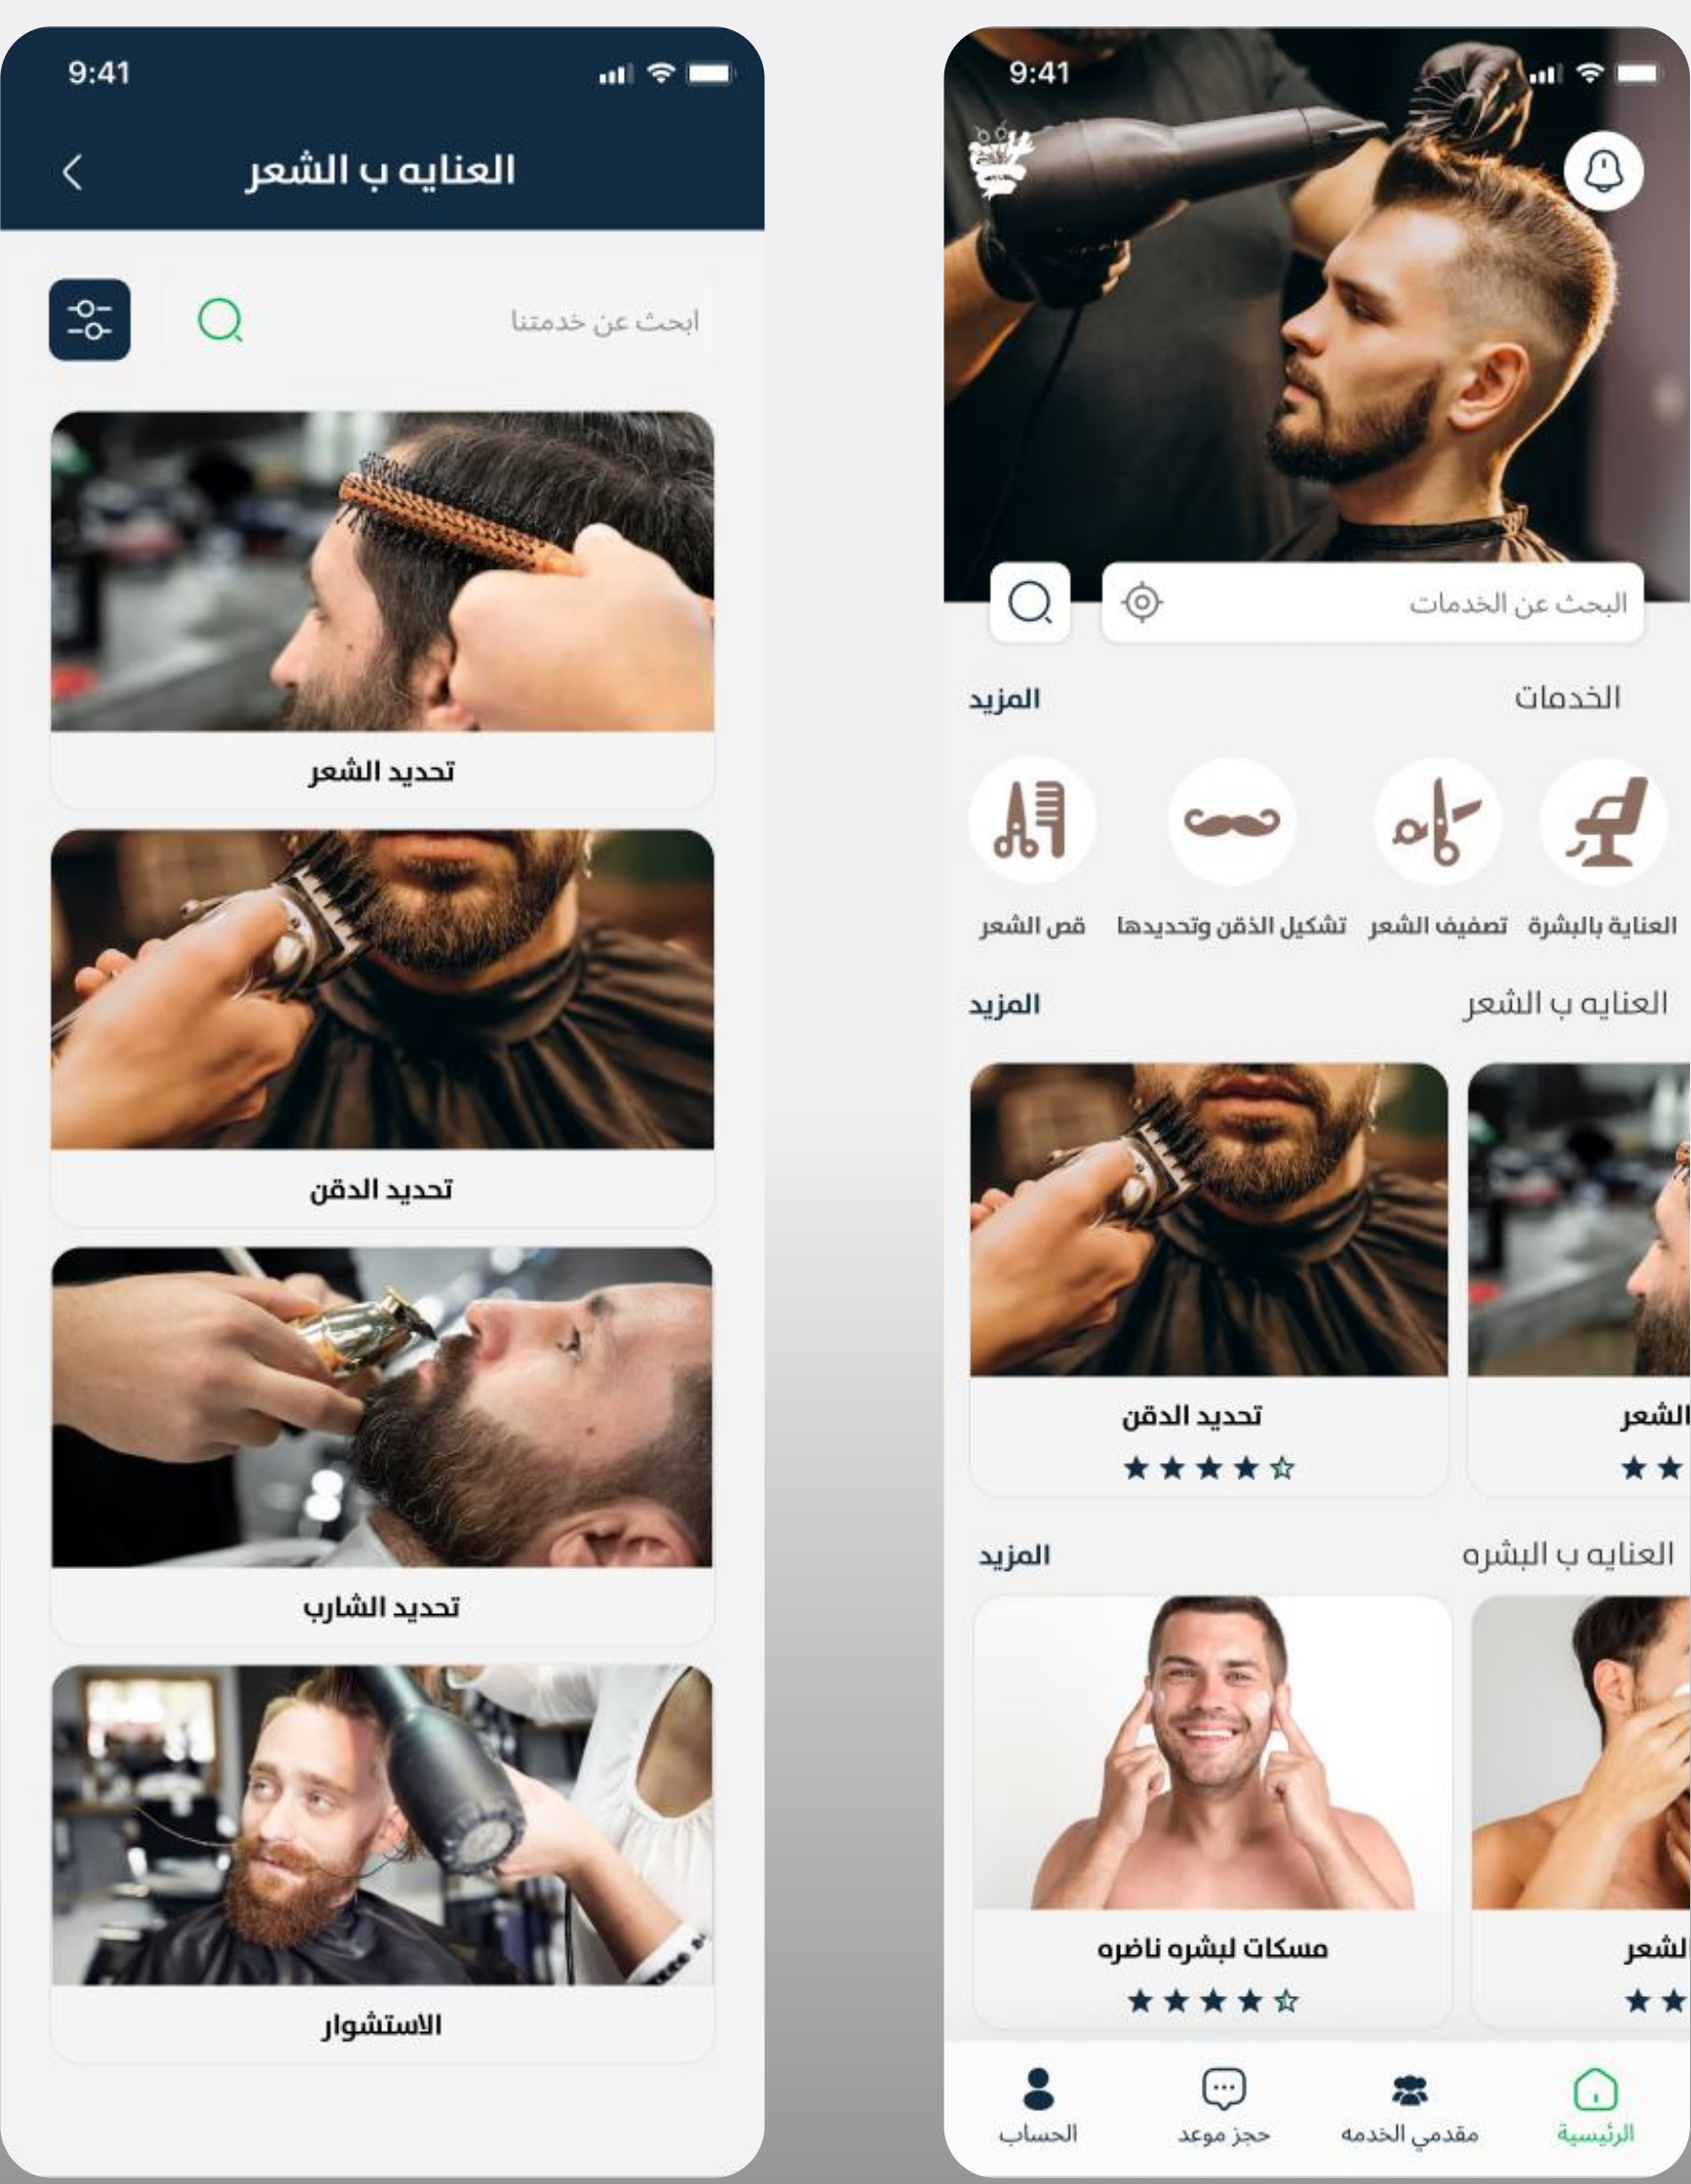

Barber Shop

Typography

Ad

Tajawal

Bold Medium Regular
Poppins

Colors

Palette Name

Main Color

#00B149

Secondary Colors

#122C43

#F8F8FA

#ADADAD

#252525

User Journey

Make It Short

Main Screen

Invest Mentor app is a direction app in learning that can help users to find any Courses

Other Screens

Detailed Screens