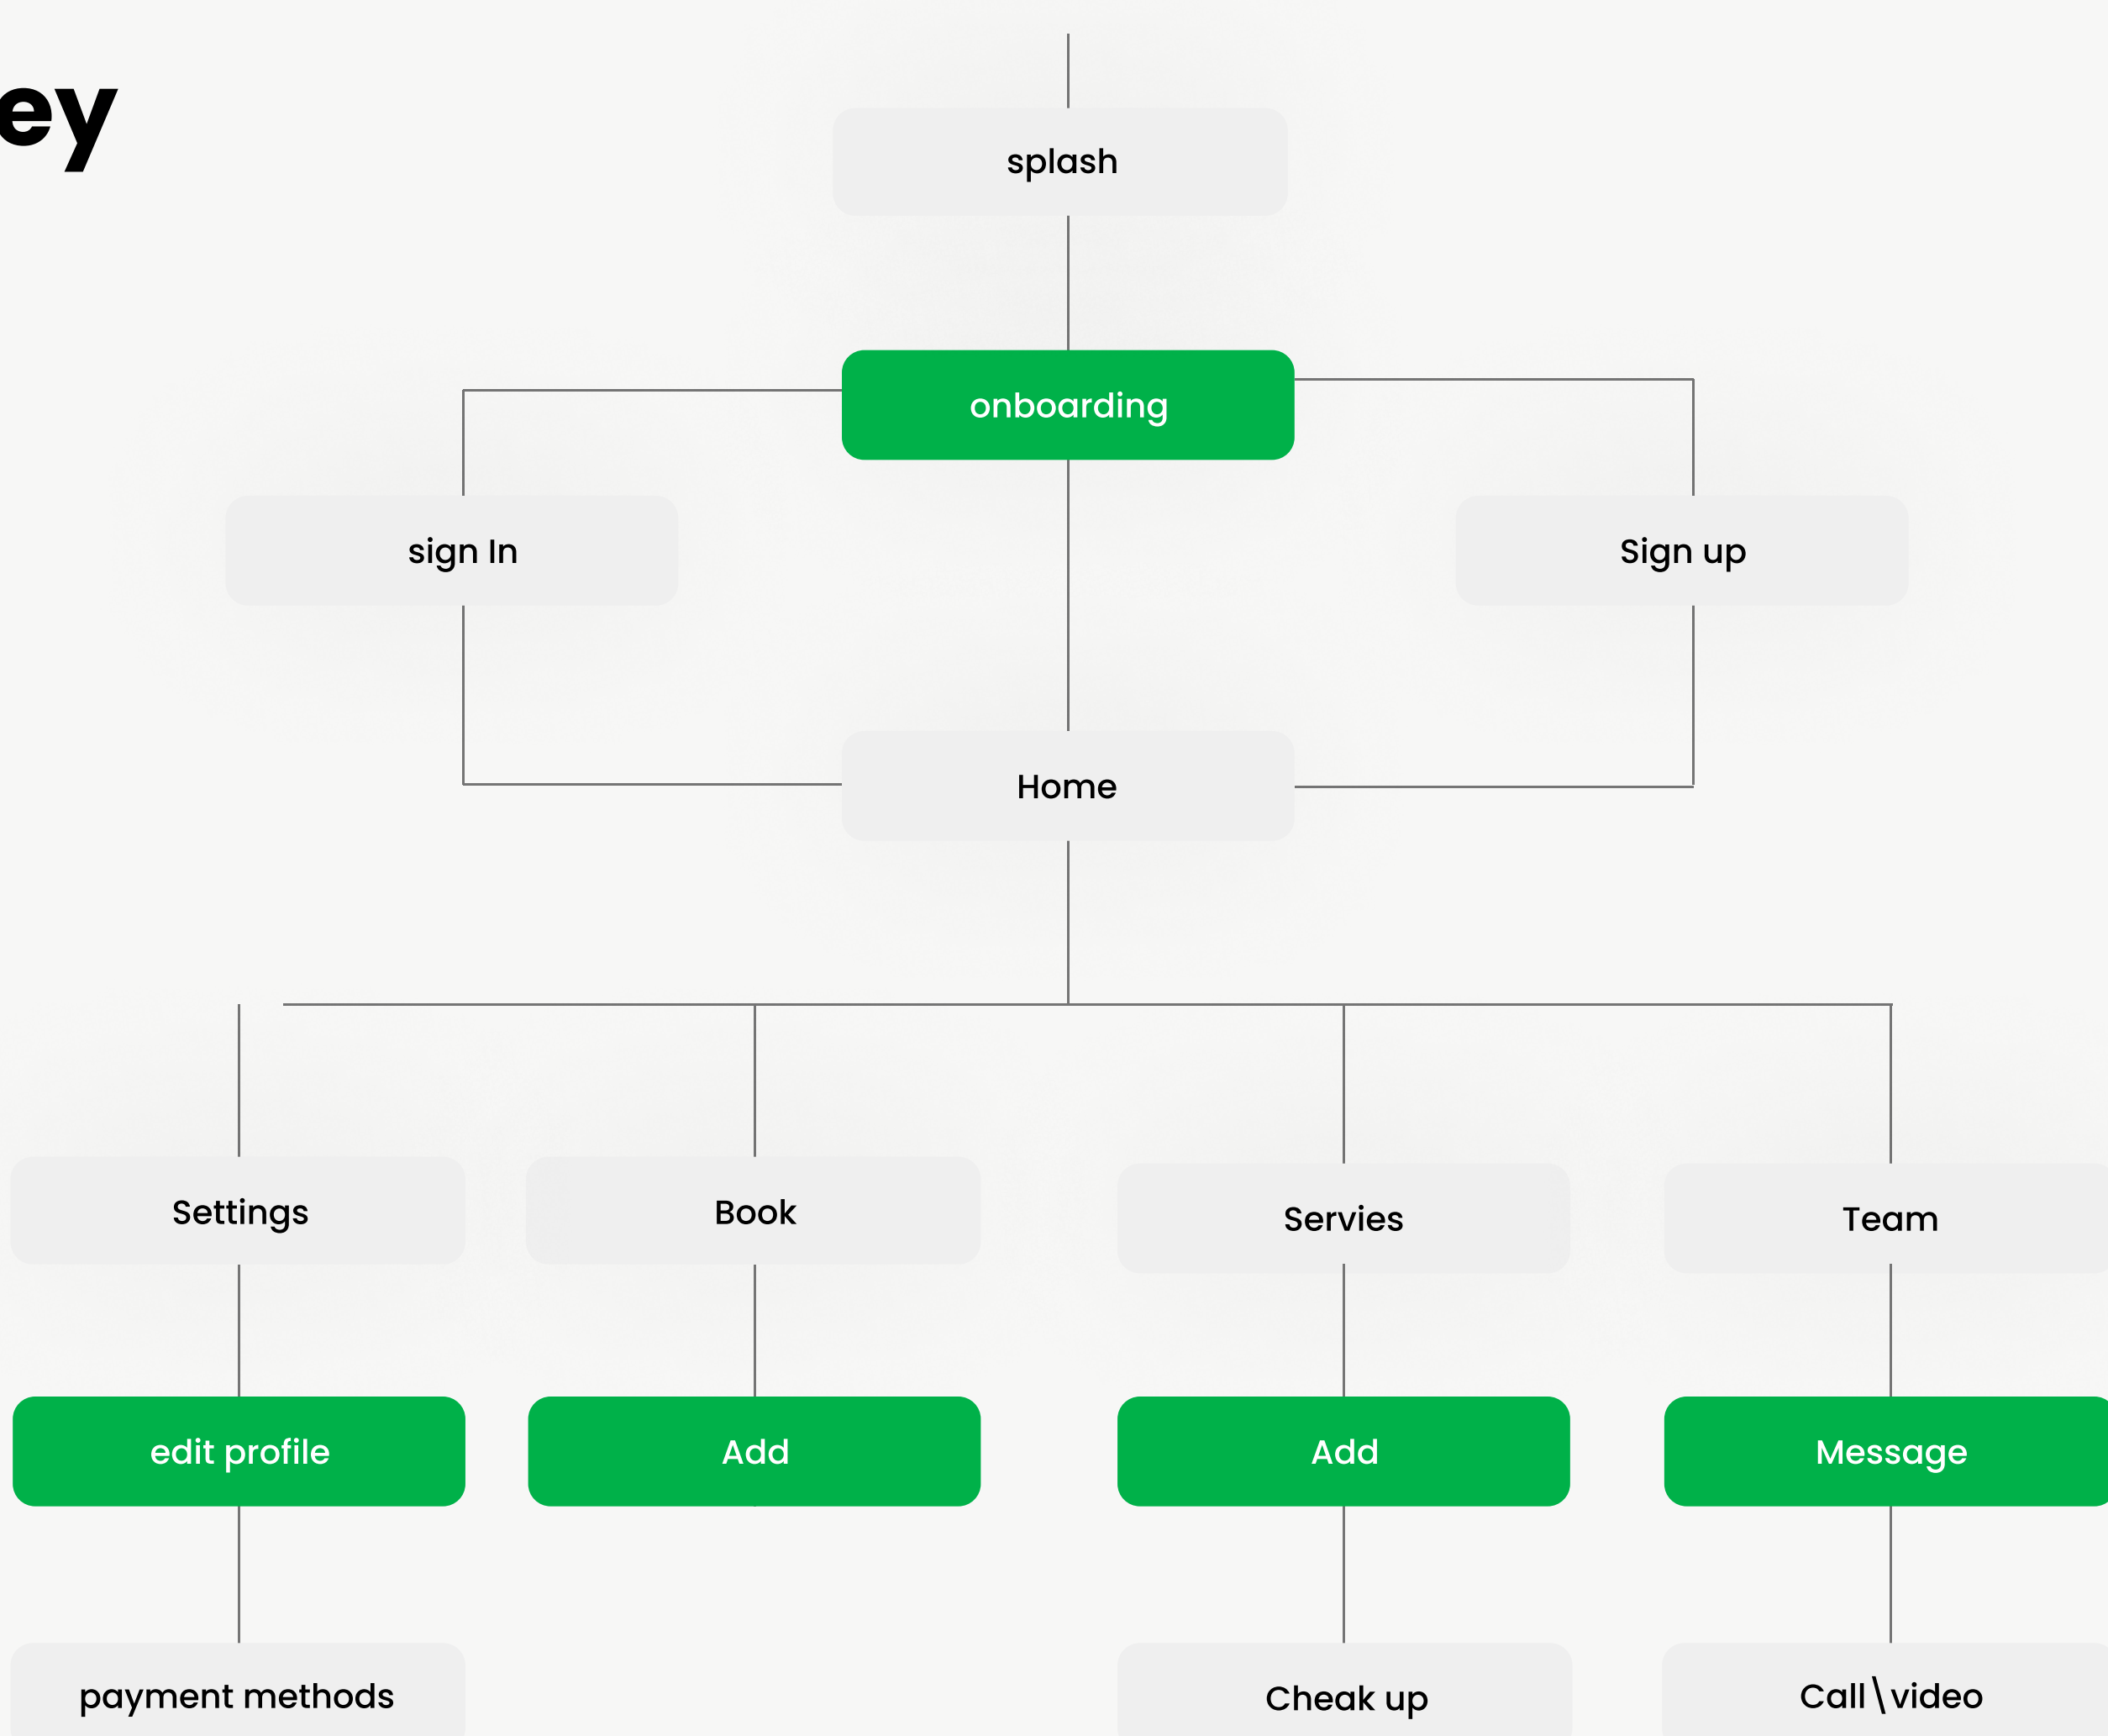

Barber Shop

Typography

Ad

Tajawal

Bold Medium Regular
Poppins

Colors

Palette Name

Main Color

#00B149

Secondary Colors

#122C43

#F8F8FA

#ADADAD

#252525

User Journey

Make It Short

Main Screen

Invest Mentor app is a direction app in learning that can help users to find any Courses

Other Screens

Detailed Screens